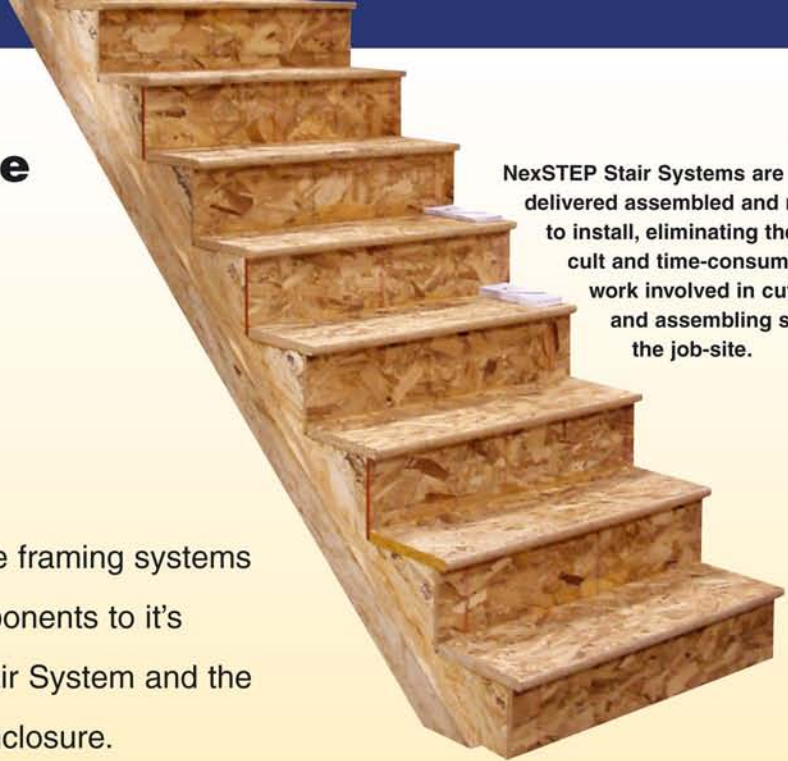

New Product Release

JL Schwieters Introduces the

JL Schwieters, developer of innovative framing systems since 1980, has added two new components to it's NexSTEP System - the NexSTEP Stair System and the NexSTEP Fireplace/Entertainment Enclosure.

NexSTEP Stair Systems are delivered assembled and ready to install, eliminating the difficult and time-consuming work involved in cutting and assembling stairs at the job-site.

These new components can be easily incorporated into your framing package with a single phone call. Precision cut and carefully assembled from engineered wood, these components offer greater strength than products made from natural wood, assuring squeak-free, completely rigid stairways, and fireplace/entertainment enclosures, which consistently meet your exact specifications.

NexSTEP Fireplace/Entertainment Center Enclosures are delivered fully assembled, ready to set in place and finish.

These NexSTEP components will reduce your crews' on-site construction time by as much as 70%, while eliminating such common costly problems as over-cutting, splitting, shrinking, warping and the re-work caused by inferior materials. Our guarantee stands behind every component in the NexSTEP System. See them for yourself online at www.jlschwieters.com. Or call Brooke Rhein, Director of New Product Release, at 651-762-1816.